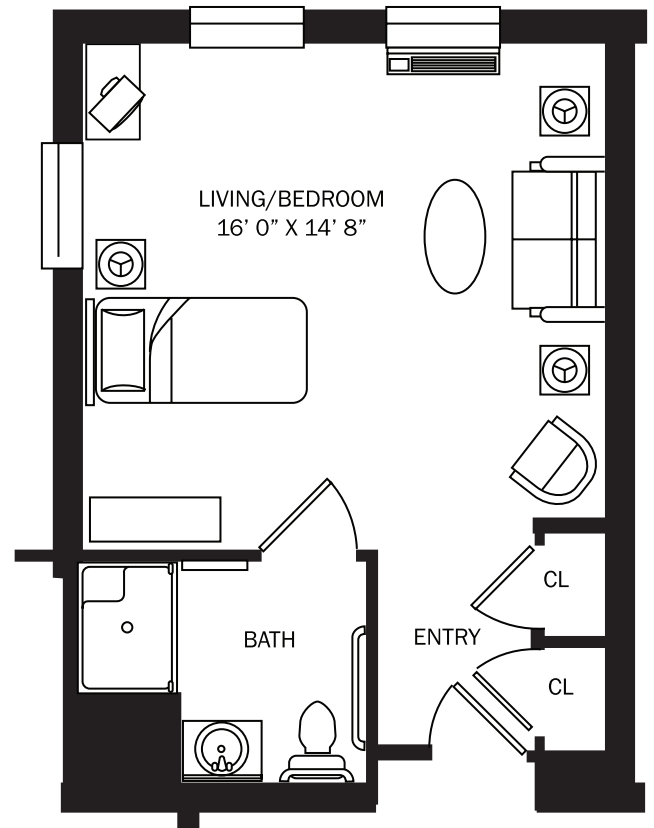

Suite Layouts - Reflections

THE BROOKVILLE

Private Studio with private bath in 340 sq. ft. of living space.

THE HAMPTON

Private Studio with private bath in 430 sq. ft. of living space.

BRANDYWINE LIVING
at Huntington Terrace
Life is Beautiful