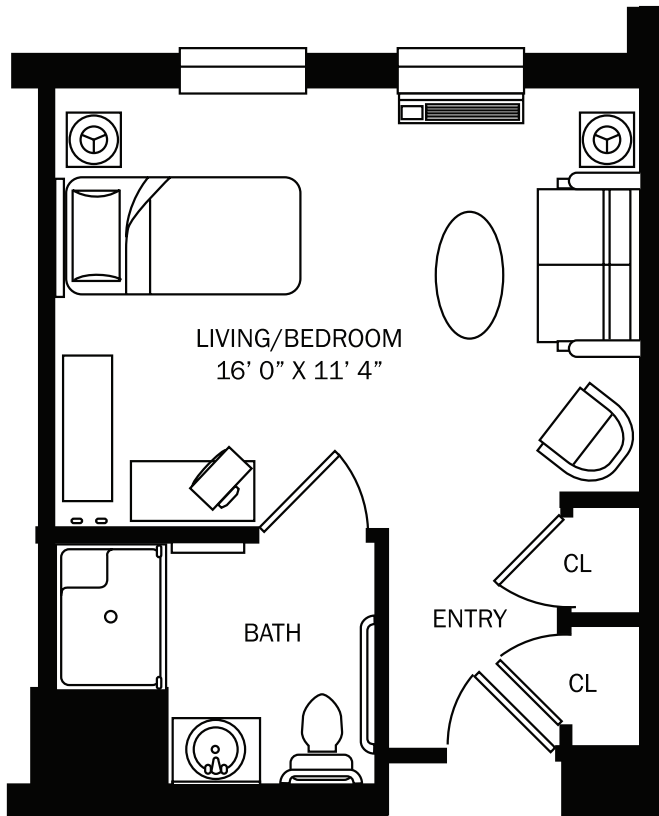

Suite Layouts - Reflections

THE BROOKVILLE

Private Studio with private bath in 340 sq. ft. of living space.

THE HAMPTON

Private Studio with private bath in 430 sq. ft. of living space.

BRANDYWINE LIVING
at Huntington Terrace
Life is Beautiful