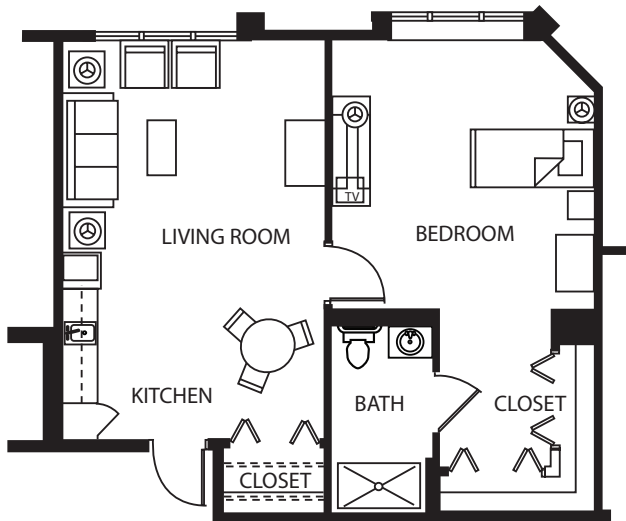

Suite Layouts

SARAH PIERCE

One Bedroom Apartments - 659 Square Feet

SARAH PIERCE

One Bedroom Apartments - 635 Square Feet

THE TALLMADGE

One Bedroom Apartments - 539 Square Feet

THE WOODRUFF

One Bedroom Apartments - 604 Square Feet

Dimensions and area are approximate and may vary