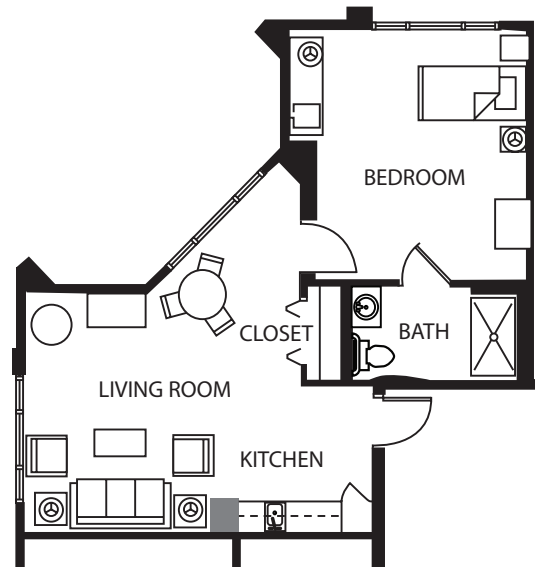

Suite Layouts

SARAH PIERCE

One Bedroom Apartments - 659 Square Feet

SARAH PIERCE

One Bedroom Apartments - 635 Square Feet

THE TALLMADGE

One Bedroom Apartments - 539 Square Feet

THE WOODRUFF

One Bedroom Apartments - 604 Square Feet

Dimensions and area are approximate and may vary