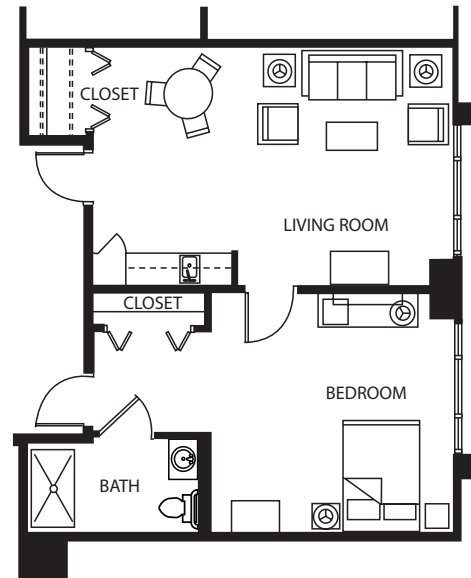

Suite Layouts

SARAH PIERCE

One Bedroom Apartments - 659 Square Feet

SARAH PIERCE

One Bedroom Apartments - 635 Square Feet

THE TALLMADGE

One Bedroom Apartments - 539 Square Feet

THE WOODRUFF

One Bedroom Apartments - 604 Square Feet

Dimensions and area are approximate and may vary