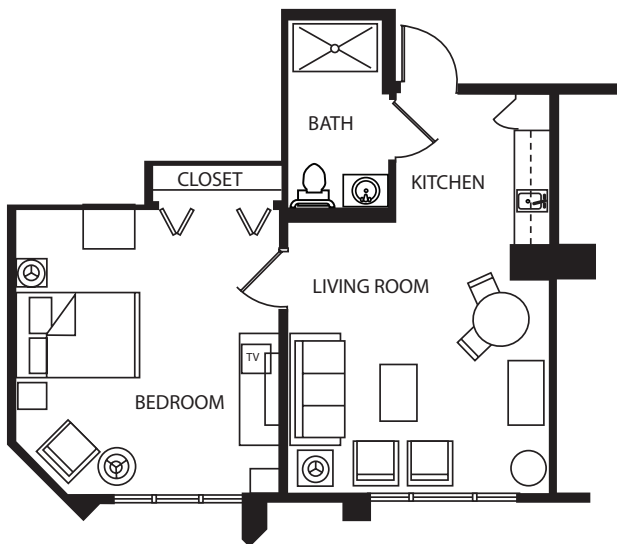

Suite Layouts

SARAH PIERCE

One Bedroom Apartments - 659 Square Feet

SARAH PIERCE

One Bedroom Apartments - 635 Square Feet

THE TALLMADGE

One Bedroom Apartments - 539 Square Feet

THE WOODRUFF

One Bedroom Apartments - 604 Square Feet

Dimensions and area are approximate and may vary