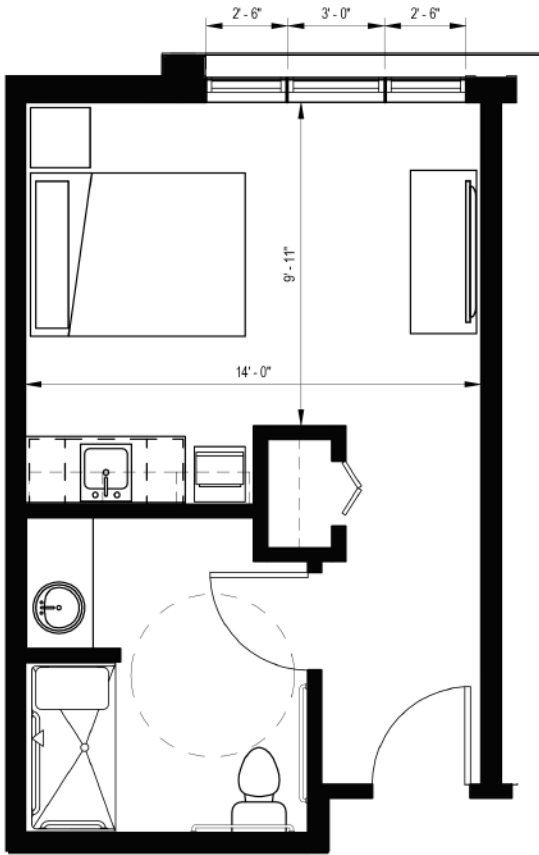

Suite Layouts

REFLECTIONS - THE PIERRE
Reflections Studio Suite - 300 Square Feet

REFLECTIONS SEMI-PRIVATE
Reflections Semi-Private Suite - 370 Square Feet

Dimensions and area are approximate and may vary