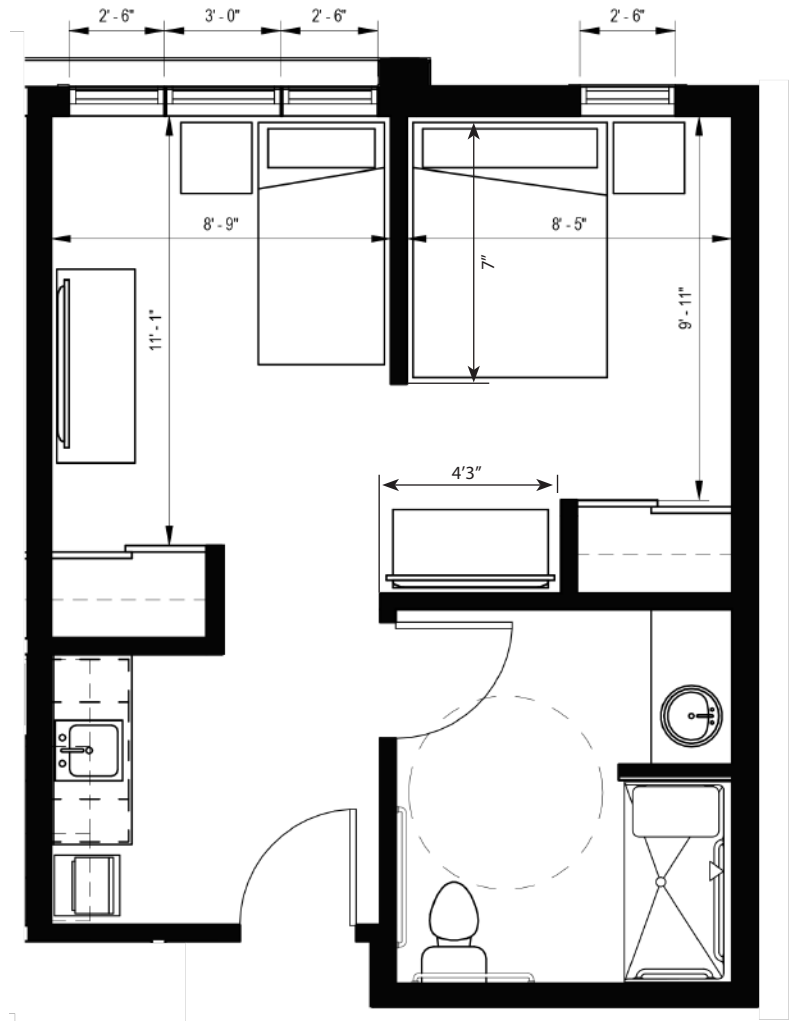

Suite Layouts

REFLECTIONS - THE PIERRE
Reflections Studio Suite - 300 Square Feet

REFLECTIONS SEMI-PRIVATE
Reflections Semi-Private Suite - 370 Square Feet

Dimensions and area are approximate and may vary