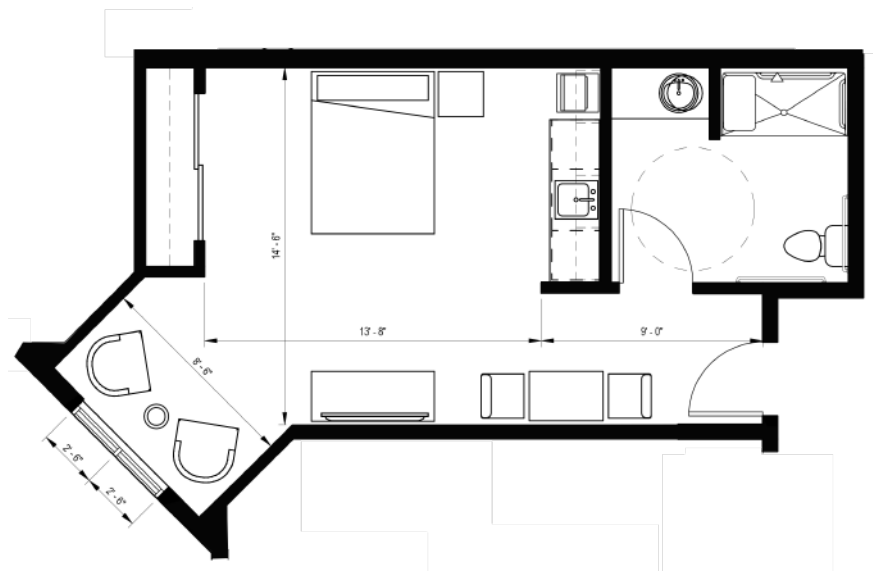

# Suite Layouts

**REFLECTIONS THE HARTFORD**  
*Studio Apartment - 307 Square Feet*

**REFLECTIONS THE HARTFORD**  
*Studio Apartment - 308 Square Feet*

**REFLECTIONS  
 THE BERKSHIRE**  
*Studio Apartments -  
 340 Square Feet*

*Dimensions and area are approximate and may vary*