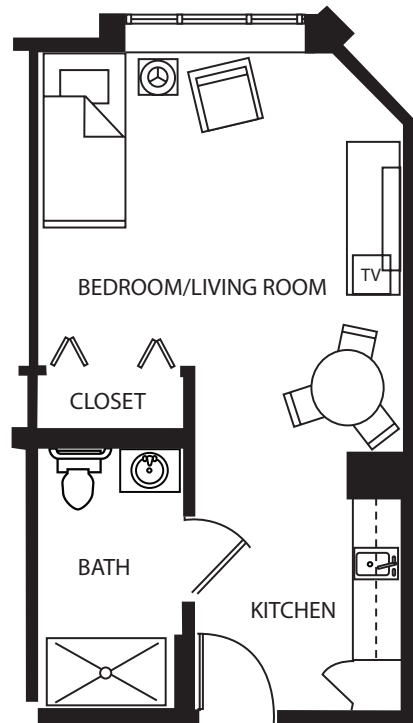

# Suite Layouts

**REFLECTIONS THE HARTFORD**  
*Studio Apartment - 307 Square Feet*

**REFLECTIONS THE HARTFORD**  
*Studio Apartment - 308 Square Feet*

**REFLECTIONS  
 THE BERKSHIRE**  
*Studio Apartments -  
 340 Square Feet*

*Dimensions and area are approximate and may vary*