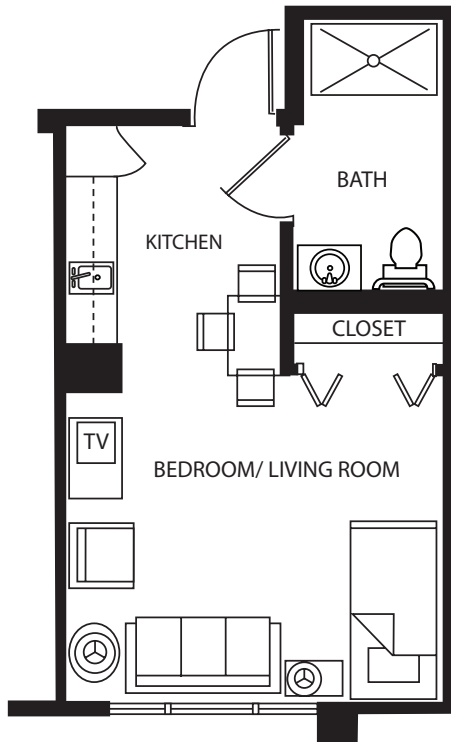

# Suite Layouts

**REFLECTIONS THE HARTFORD**  
*Studio Apartment - 307 Square Feet*

**REFLECTIONS THE HARTFORD**  
*Studio Apartment - 308 Square Feet*

**REFLECTIONS  
 THE BERKSHIRE**  
*Studio Apartments -  
 340 Square Feet*

*Dimensions and area are approximate and may vary*