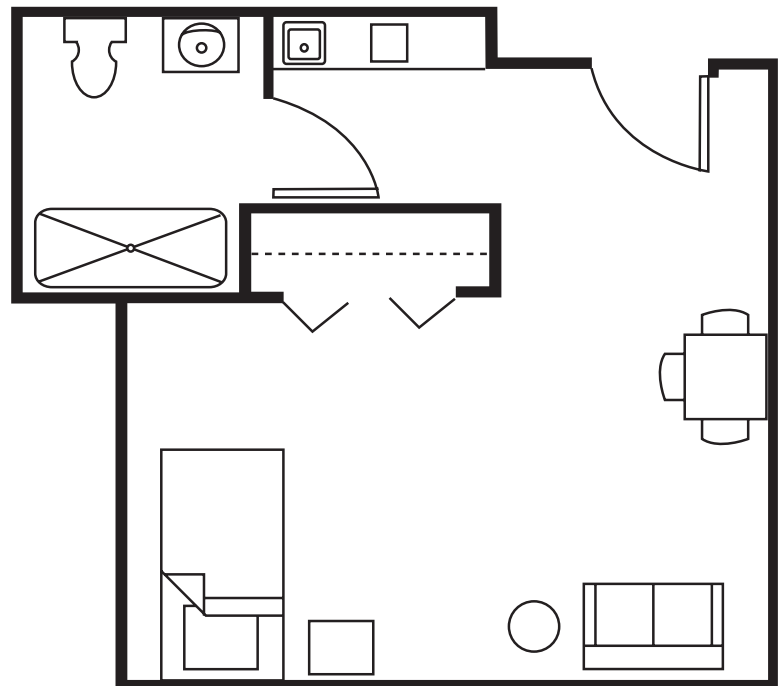

Suite Layouts

THE HIGGINSVILLE

As one of four historic bridges in Hillsborough, the Higginville Road Bridge is honored by our one-room suite with 330-365 square feet of living space.

THE BEDENS BROOK

Named for the Bedens Brook Road Bridge, in Montgomery, this one-room suite features 365-415 square feet living space, making it ideal for one or two.

BRANDYWINE LIVING
at Middlebrook Crossing

Life is Beautiful