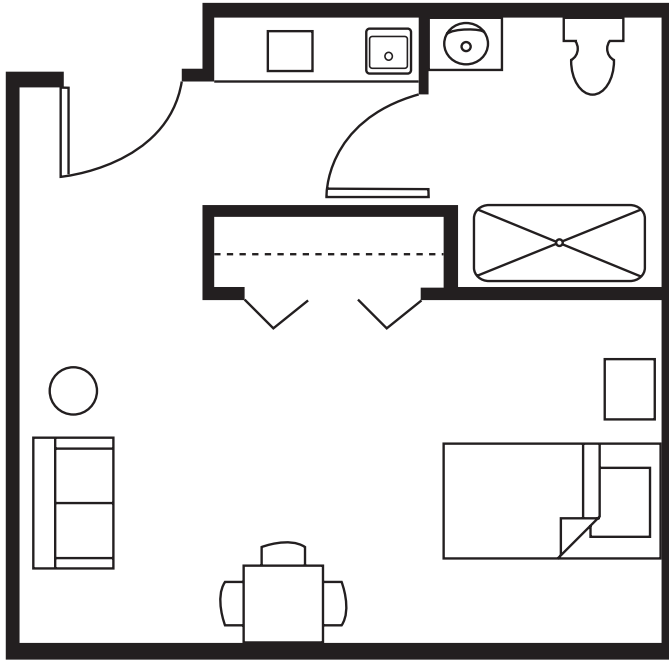

Suite Layouts

THE HIGGINSVILLE

As one of four historic bridges in Hillsborough, the Higginville Road Bridge is honored by our one-room suite with 330-365 square feet of living space.

THE BEDENS BROOK

Named for the Bedens Brook Road Bridge, in Montgomery, this one-room suite features 365-415 square feet living space, making it ideal for one or two.

BRANDYWINE LIVING
at Middlebrook Crossing

Life is Beautiful