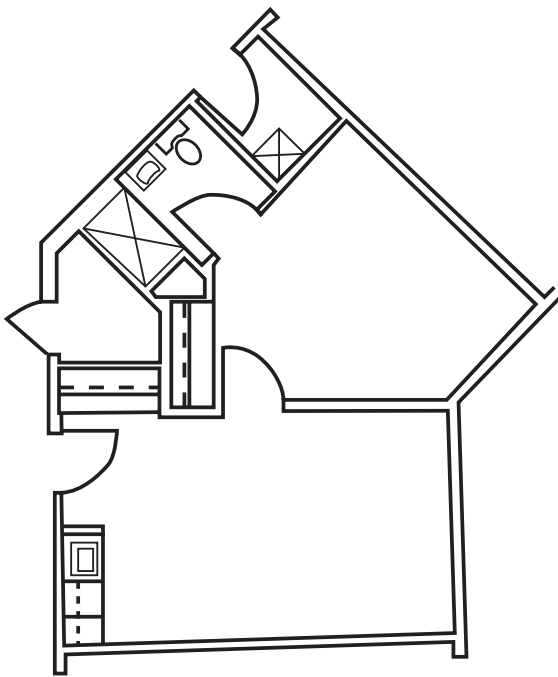

Suite Layouts

THE VALLEY FORGE

With 390 square feet of comfortable living space this cozy living room/bedroom combination has an inviting entry foyer and ample closet space.

THE BRANDYWINE I

A grande suite with 465 square feet of living space featuring a large living room, a separate bedroom and generous closet space make this a comfortable choice for one or two.

THE BRANDYWINE II

Featuring a spacious living room and distinctive bedroom, this luxurious suite with 620 square feet of living space is ideal for those who are interested in having a roommate or for those desiring a large private suite.