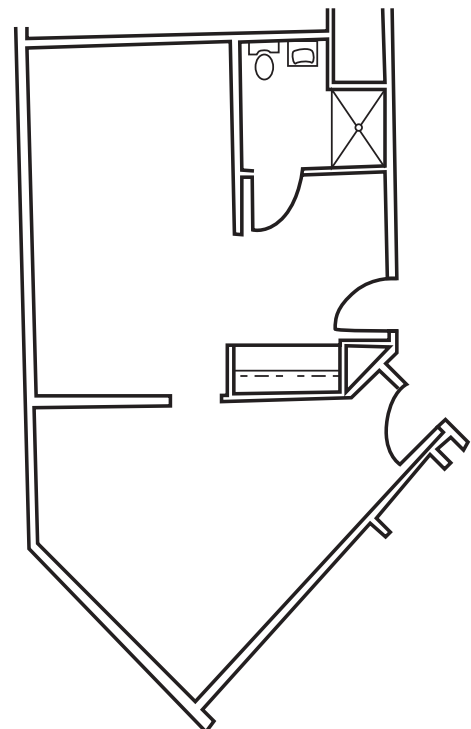

Suite Layouts

THE VALLEY FORGE

With 390 square feet of comfortable living space this cozy living room/bedroom combination has an inviting entry foyer and ample closet space.

THE BRANDYWINE I

A grande suite with 465 square feet of living space featuring a large living room, a separate bedroom and generous closet space make this a comfortable choice for one or two.

THE BRANDYWINE II

Featuring a spacious living room and distinctive bedroom, this luxurious suite with 620 square feet of living space is ideal for those who are interested in having a roommate or for those desiring a large private suite.