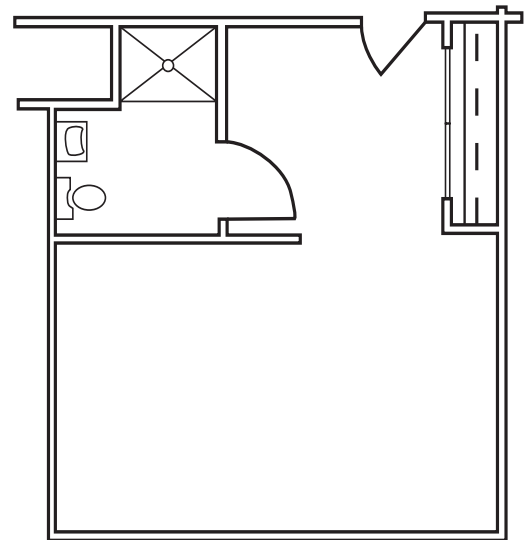

Suite Layouts

THE VALLEY FORGE

With 390 square feet of comfortable living space this cozy living room/bedroom combination has an inviting entry foyer and ample closet space.

THE BRANDYWINE I

A grande suite with 465 square feet of living space featuring a large living room, a separate bedroom and generous closet space make this a comfortable choice for one or two.

THE BRANDYWINE II

Featuring a spacious living room and distinctive bedroom, this luxurious suite with 620 square feet of living space is ideal for those who are interested in having a roommate or for those desiring a large private suite.